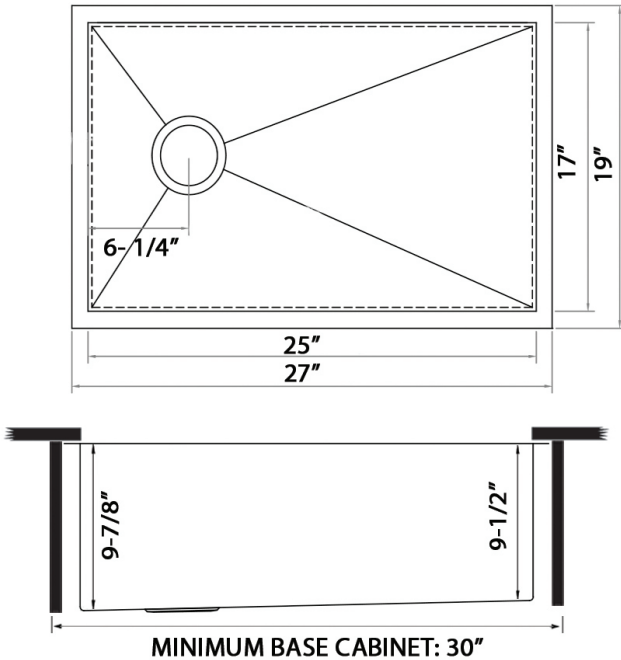

## NOMINAL DIMENSIONS

Exterior: 27" (wide) x 19" (front-to-back)  
Interior Bowl: 25" (wide) x 17" (front-to-back)  
Bowl Depth: 10"  
Minimum Cabinet Size: 30" wide  
Drain Hole Size: 3½"

Installation Type:  
Undermount  
Inside Corners:  
Rounded  
Drain Location:  
Offset

## DIMENSIONS

Register your product at [www.ruvati.com/register](http://www.ruvati.com/register).