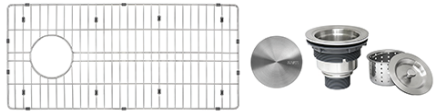

# RVH7470

UNDERMOUNT SLOPE BOTTOM SINK

**RUVATI**<sup>®</sup>  
SPECIFICATION SHEET

## MATERIAL

True 16 Gauge Thickness  
Premium T304 Grade Stainless Steel  
18/10 Chromium/Nickel Content  
Commercial Brushed Finish

## FEATURES

- Heavy duty sound guard padding and undercoating
- Slanted bottom with elegant drain grooves for easy draining
- Reversible Offset Drain with Sloped Bottom

## NOMINAL DIMENSIONS

Exterior: 27" (wide) x 19" (front-to-back)  
Interior Bowl: 25" (wide) x 17" (front-to-back)  
Bowl Depth: 10"  
Minimum Cabinet Size: 30" wide  
Drain Hole Size: 3½"

Installation Type:  
Undermount  
Inside Corners:  
Rounded  
Drain Location:  
Offset